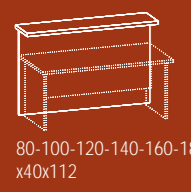

RECEPTION CON ANGOLO INTERNO PER MOBILI  
RECEPTION WITH INTERNAL ANGLE FOR WALL UNITS

RECEPTION CON ANGOLO INTERNO PER SCRIVANIE  
RECEPTION WITH INTERNAL ANGLE FOR DESKS

80-100-120-140-160-180  
x40x112

86-129-172-215  
x40x112

96x96x112

82x82x112

96x96x112

96x96x112

82x82x112

96x96x112

92x92x112