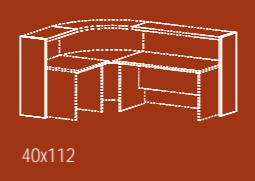

RECEPTION CON ANGOLO INTERNO PER MOBILI  
RECEPTION WITH INTERNAL ANGLE FOR WALL UNITS

RECEPTION CON ANGOLO INTERNO PER SCRIVANIE  
RECEPTION WITH INTERNAL ANGLE FOR DESKS

80-100-120-140-160-180  
x40x112

86-129-172-215  
x40x112

96x96x112

82x82x112

96x96x112

96x96x112

82x82x112

96x96x112

92x92x112